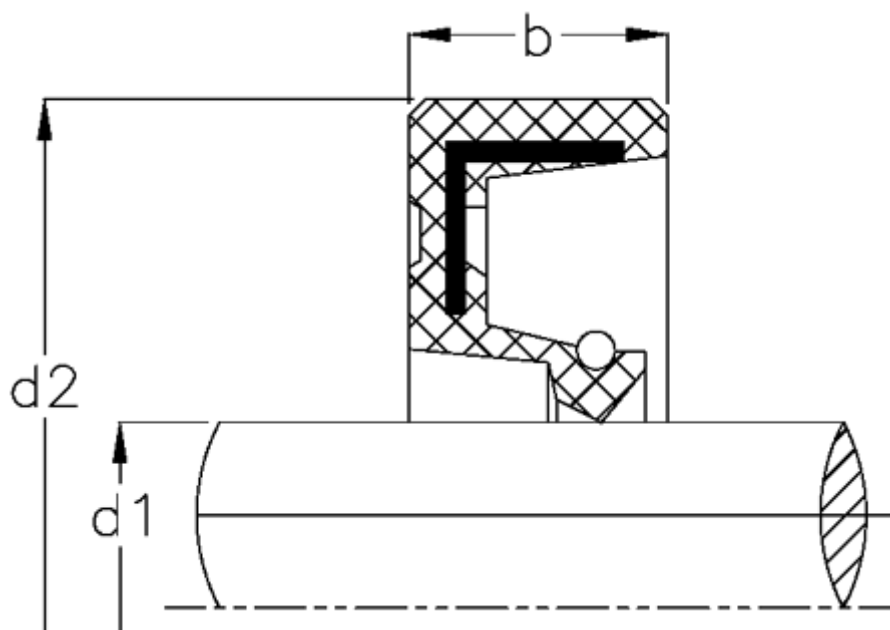

# Data Sheet

Article number: 170102500450100000

Description: KLEE Rotary shaft seal WA 2545/10  
NBR nitrile rubber, standard

## Measures

---

|          |       |
|----------|-------|
| b        | = 10  |
| d1       | = 25  |
| d2       | = 45  |
| Material | = NBR |